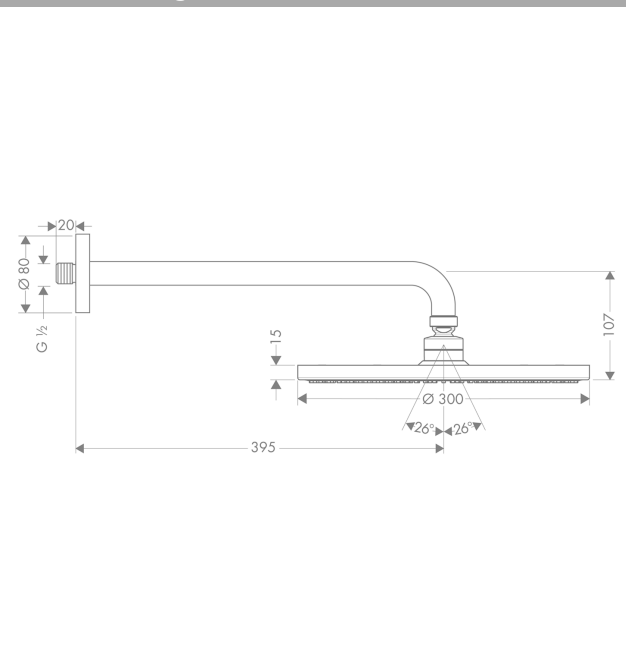

Raindance S

Overhead shower 300 1jet with shower arm 39 cm

Surfaces: **Chrome** Article Number: **27493000**

Description

product features

- shower head size: 300 mm
- shower arm length: 390 mm
- ball-joint: overhead shower angle adjustable
- spray type: RainAir
- flow rate RainAir spray (at 0.3 MPa): 18 l/min
- fully chrome-plated spray disc
- material spray disc: metal
- installation: wall
- connection thread G ½
- connection dimension: DN15

Technology

Product image

Scale drawing

Flowchart

The consumption was measured in combination with the appropriate fittings (thermostat/mixer/in-wall valve) to reflect actual application in practice.