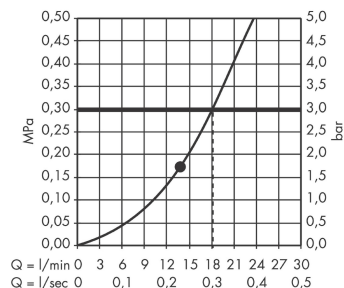

Raindance S

Overhead shower 300 1jet with shower arm 39 cm

Surfaces: **Chrome** Article Number: **27493000**

Description

product features

- shower head size: 300 mm
- shower arm length: 390 mm
- ball-joint: overhead shower angle adjustable
- spray type: RainAir
- flow rate RainAir spray (at 0.3 MPa): 18 l/min
- fully chrome-plated spray disc
- material spray disc: metal
- installation: wall
- connection thread G ½
- connection dimension: DN15

Technology

Product image

Scale drawing

Flowchart

The consumption was measured in combination with the appropriate fittings (thermostat/mixer/in-wall valve) to reflect actual application in practice.